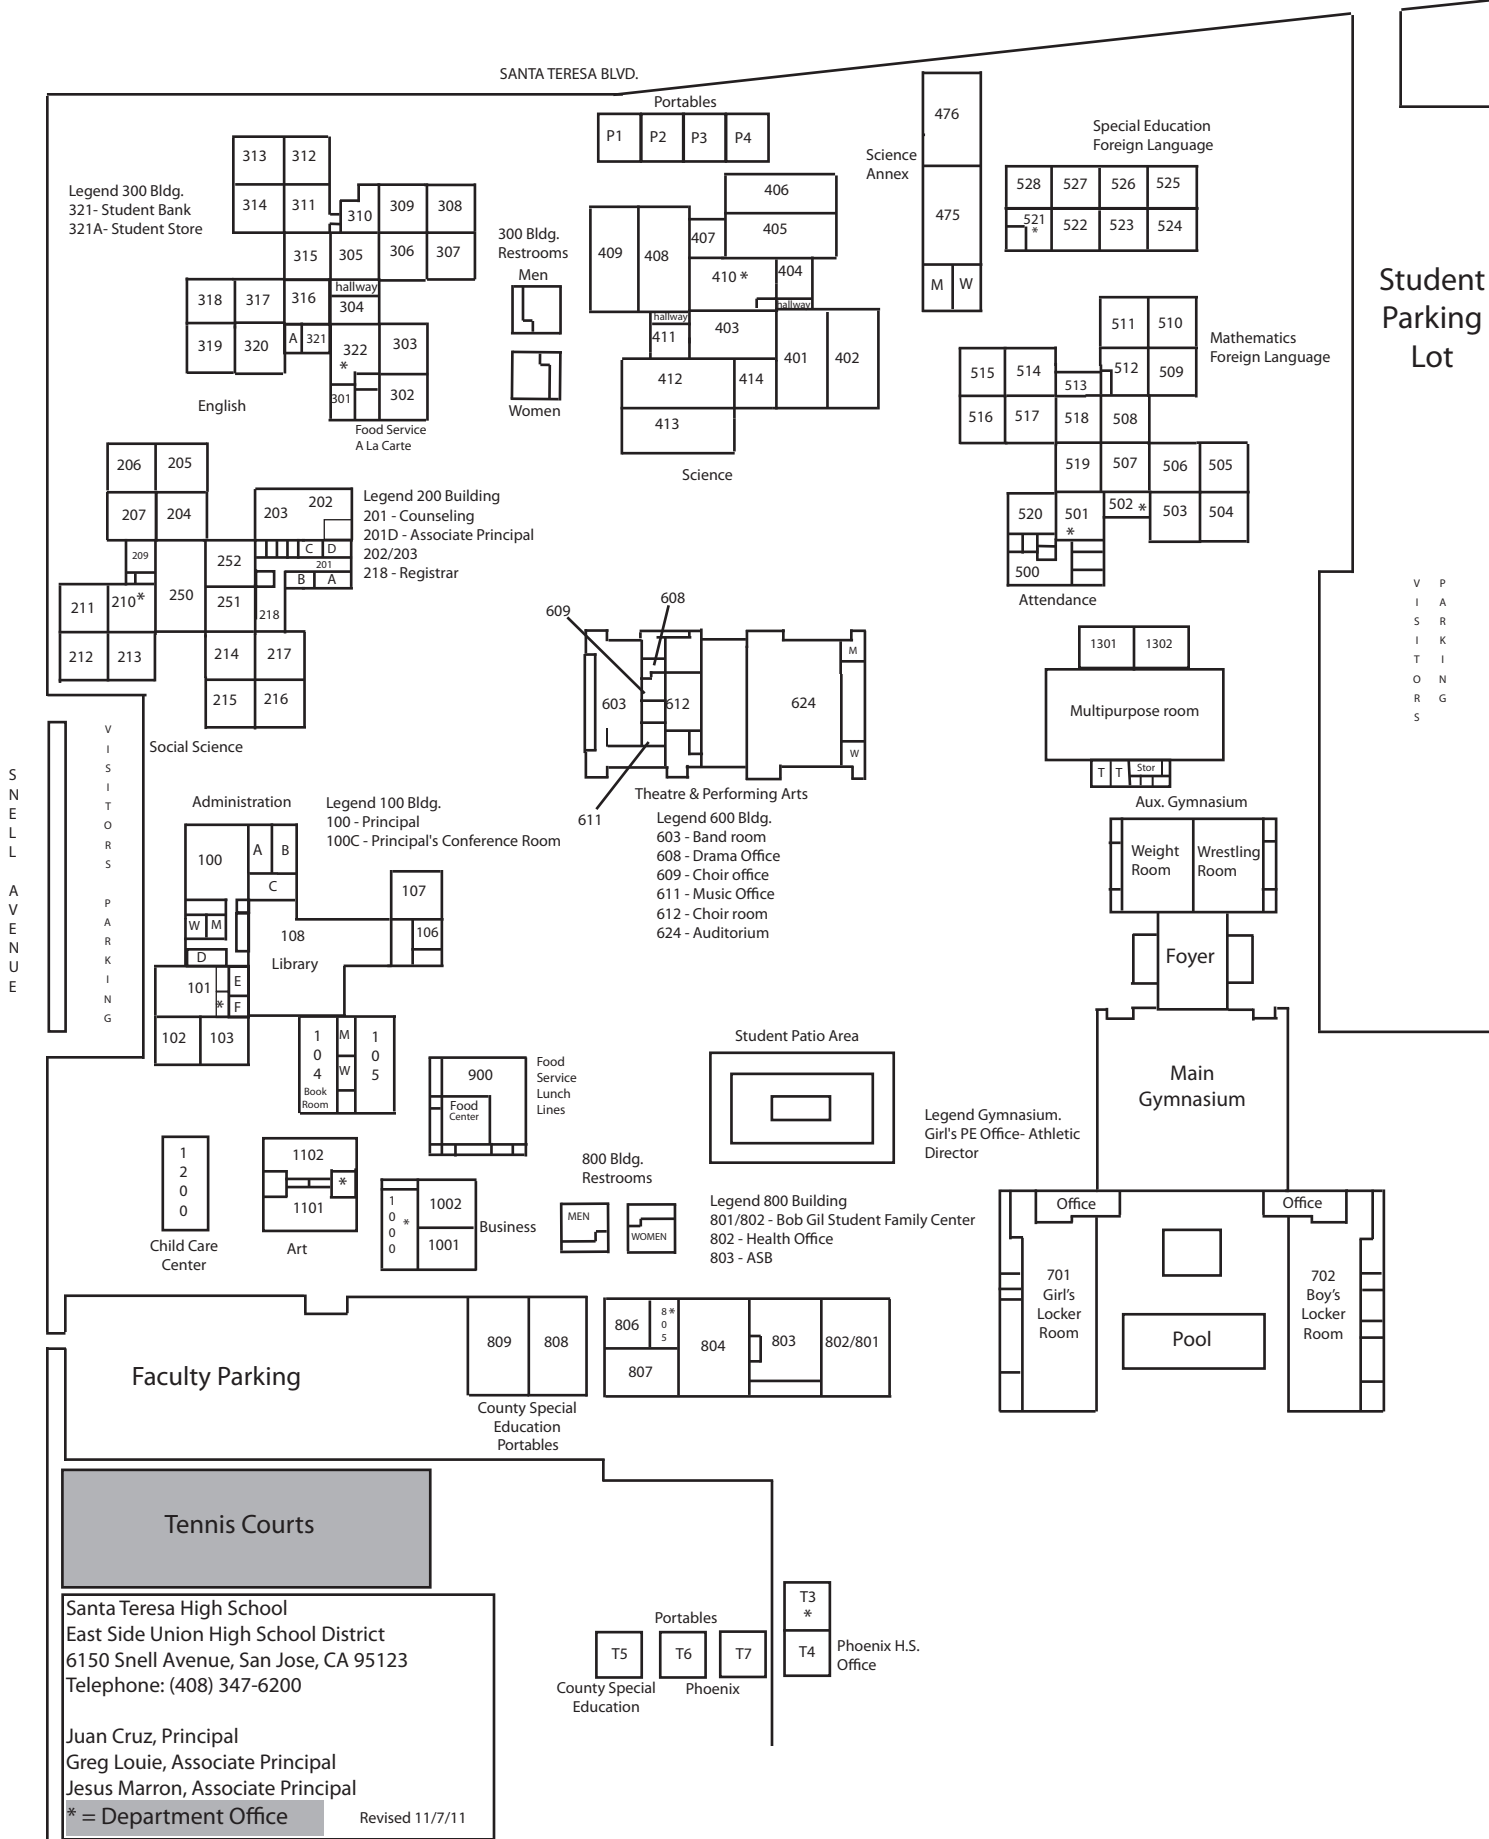

SANTA TERESA HIGH SCHOOL

Santa Teresa High School
 East Side Union High School District
 6150 Snell Avenue, San Jose, CA 95123
 Telephone: (408) 347-6200

Juan Cruz, Principal
 Greg Louie, Associate Principal
 Jesus Marron, Associate Principal

* = Department Office

Revised 11/7/11